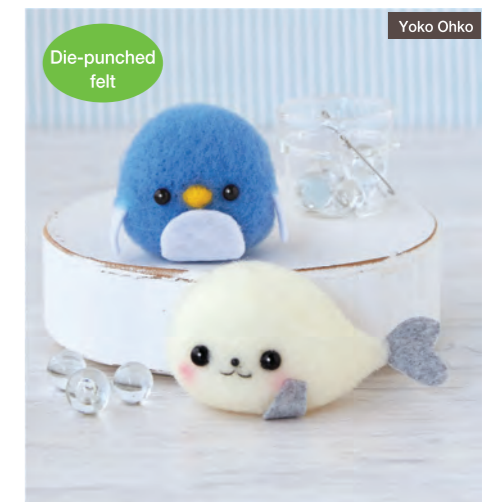

Shipment Units **1** 4977444-259744

●Size: About 6 cm dia. (each)

Time
required:
About 30 min.
per mascot

ki'miki

Die-punched
felt

Product No. **H441-414**

Product Name **Chick 'n' Chicken**

Price 1 pack **¥680** (Excl. tax)

Shipment Units **1** 4977444-941236

●[Size] Chick: About 5.5 cm in diameter /
Chicken: About 6 cm in diameter

Yoko Ohko

Die-punched
felt

English
translation
included

Product No. **H441-415**

Product Name **Seal and Penguin**

Price 1 pack **¥680** (Excl. tax)

Shipment Units **1** 4977444-941243

●[Size] Seal: About 5.3 cm tall / Penguin: About 5.6 cm tall

1. Recommended for shop presentations and children's workshops
2. Simple steps, perfect for occupational-therapy handicrafts for the elderly